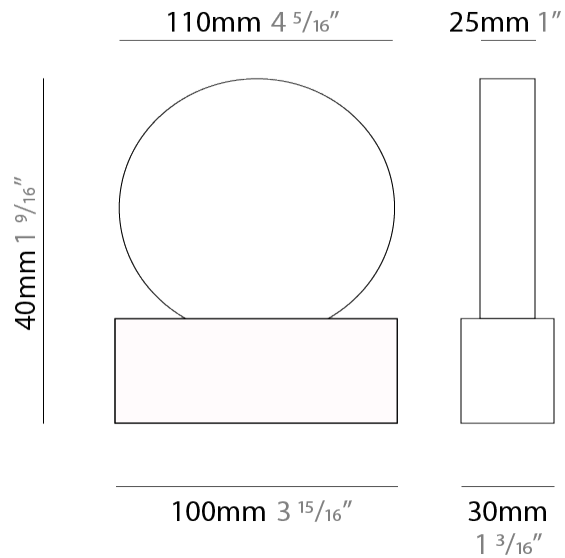

PROJECT _____
TYPE _____
SPECIFIER _____
QUANTITY _____
DATE _____

DO NOT DISTURB PORTABLE

D134019-

base number _____
Finish _____
Options _____

1. To build a product code in our configurator select the specify button on the base model # product page
2. To build a manual product code on this datasheet choose from the options listed below in blue font and add the suffix to the base model #

GENERAL

Series: Do Not Disturb _____
Partner: Knikerboker _____
Division: Design _____
Installation: Portable _____
Product Type: Table _____
Mounting Location: Table _____
Light Distribution: Direct / Indirect _____

PHYSICAL

Shape: Round _____
Length (mm): 110 _____
Length (in): 4 ⁵/₁₆ _____
Width (mm): 30 _____
Width (in): 1 ³/₁₆ _____
Height (mm): 140 _____
Height (in): 5 ¹/₂ _____
Diffuser: Opal _____
Fixture Finish: EWH / EBK / MAN / COF / PRD / SLF / GLF / CLF / BRL _____
Fixture Material: Metal _____

ELECTRICAL

Lamp Type: LED _____
Total Output Wattage (W): 8 _____
Dimming: Non-Dimmable _____
Driver Included: Yes _____
Driver Location: Integrated _____
Driver Type: Constant Voltage 120Vac _____
Driver Class: Class 2 _____
Input Voltage (V): 120 _____
Output Voltage (V): 24 _____

LED

Number of LEDs: 1 _____
Color Temperature (°K): 3000 _____
Max. Delivered Lumen (lm): 1000 _____
CRI: >85 CRI _____

OPTICAL

RATINGS AND CERTIFICATIONS

Certified By: Certified for North American Standards _____
IP rating: IP20 _____